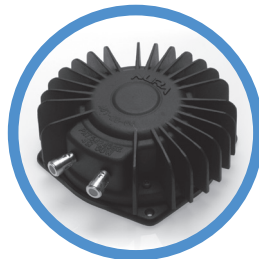

Features...

Easy to clean removable cup holder on every arm (color options available)

Wall hugger design that needs only 6 inches of wall clearance

Also available...

Wireless Bass Shaker System that creates the sensation of being part of the movie, providing the ultimate in Home Theater experience.

RF (radio frequency 2.4 GHZ) transmitter plugs into home theater amplifier that will supply signal to all bass shaker units within 200 ft radius

50 watt (4 ohms) amplifier built into seat of chair

RF receiver built into seat of chair