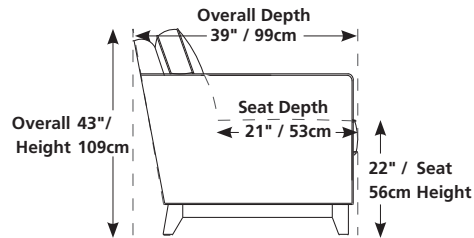

41919 / 46919 VALLERO

Over 300 leathers and fabrics to choose from. Your choice...

Wallhugger – fully reclines with only 6" / 15cm wall clearance, allowing greater decorating flexibility and more efficient use of space.
Single SKU overall depth in full recline = 66" / 168cm
Configuration depths will vary

AVAILABLE WITH ALL SKUS (1, 2, 3, 5, 6, 7, 8)

For SKU options, replace "R" with:

E = power recline

W = manual with wireless bass shaker

L = power with wireless bass shaker

Design • It • Yourself

39" x 66"
99cm x 168cm
1R – manual recliner

32" x 66"
81cm x 168cm
2R – manual LHF recliner

32" x 66"
81cm x 168cm
3R – manual RHF recliner

46" x 66"
117cm x 168cm
5R – manual LHF recliner
with RHF wedge arm

46" x 66"
117cm x 168cm
6R – manual RHF recliner
with LHF wedge arm

39" x 66"
99cm x 168cm
7R – manual RHF
wedge arm recliner

25" x 66"
64cm x 168cm
8R – manual armless recliner

71" x 66"
180cm x 168cm
1R/3R

78" x 68"
198cm x 173cm
5R/3R

103" x 66"
262cm x 168cm
1R/3R/3R

116" x 71"
295cm x 180cm
5R/7R/3R